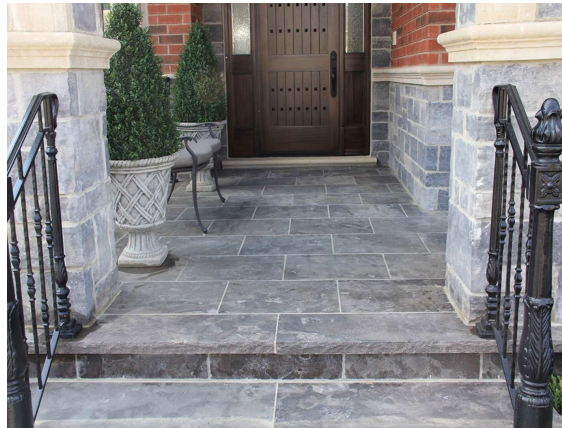

Antique Black

Stone Type:	Limestone	
Top Finish:	Natural, Sandblasted, Bush Hammered, Honed, Polished	
Bottom Finish:	Natural or Calibrated	
Edge Finish:	Sawn or Hand Dressed	
Dimension*:	300mm x 600mm, 450mm x 600mm, 600mm x 600mm, 600mm x 900mm	
Thickness*:	25mm - 30mm for Natural Bottom Finish, 25mm +/- 1mm for Calibrated Bottom Finish	
Square Footage:	300mm x 600mm, 600mm x 600mm 450mm x 600mm, 600mm x 900mm	Approximately: 160 sq. ft / crate Approximately: 240 sq. ft / crate
Also Available in:	Coping, Treads, Risers, Steps, Pier Caps and other stone items	